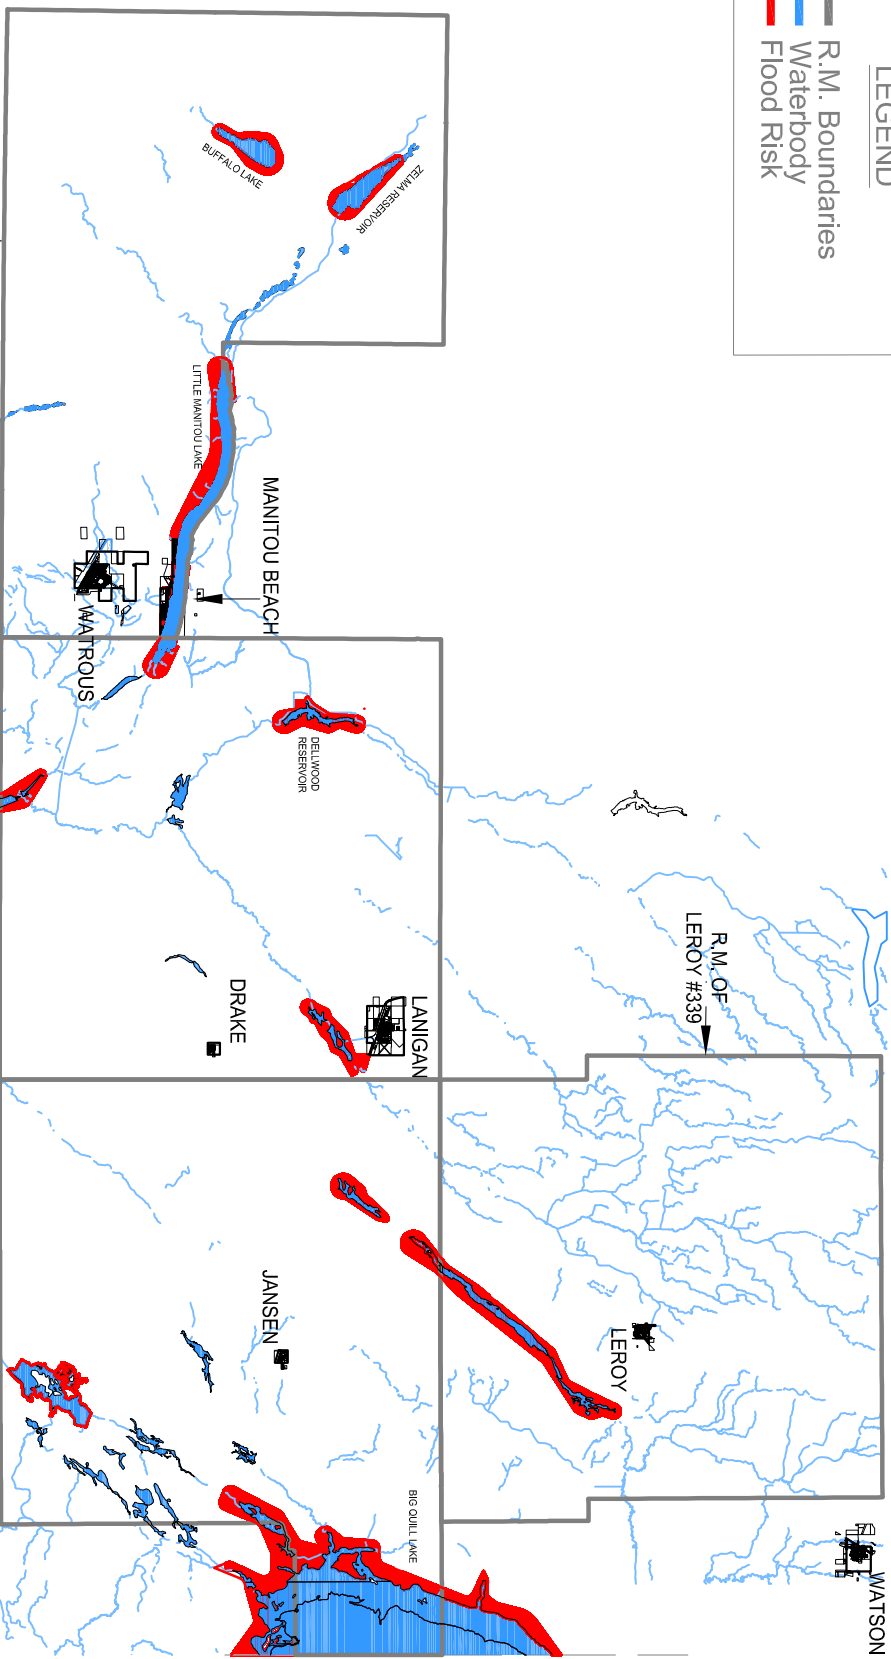

MAP 3 WATER DRAINAGE AND FLOOD RISK

LEGEND

-  R.M. Boundaries
-  Waterbody
-  Flood Risk

M S M A
Mid Sask
Municipal
Alliance